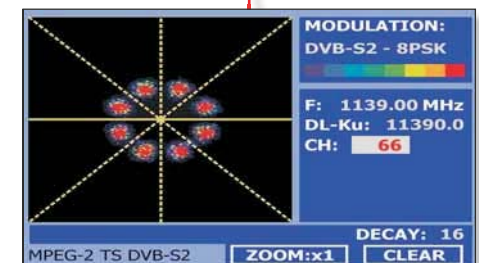

### Encrypted Services

Decode and visualise encrypted channels through the CAM interface

HDTV decoder and information

Spectrum analyser

Measurement screen

Constellation diagram

 **PROMAX**

**DVB**  
Digital Video  
Broadcasting

**HD**

**MPEG-4**  
HDTV

**ASI-TS**  
In&Out

**LINK**  
MARGIN

**HD**

1 	2 	3 	4 	5 	
6 	7 <b>ABC</b>	8 <b>DEF</b>	9 <b>GHI</b>	0 <b>JKL</b>	
<b>MNO</b>	<b>DiSEqC</b>				
<b>PQRS</b>	<b>TUV</b>	<b>WXYZ</b>	<b>+*-</b>		