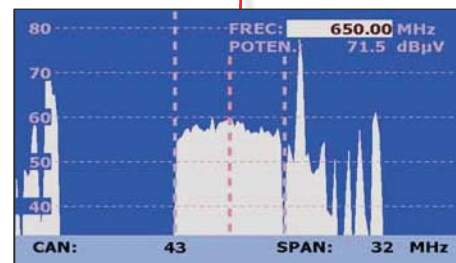

Spectrum analyser