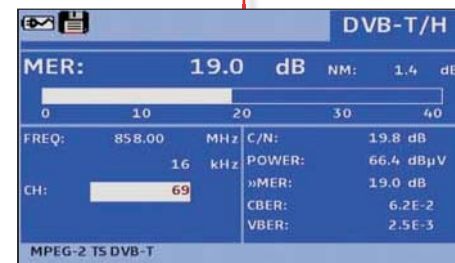

### Encrypted Services

Decode and visualise encrypted channels through the CAM interface

HDTV decoder and information

Spectrum analyser

Measurement screen

Constellation diagram

 **PROMAX**

**DVB**  
Digital Video  
Broadcasting